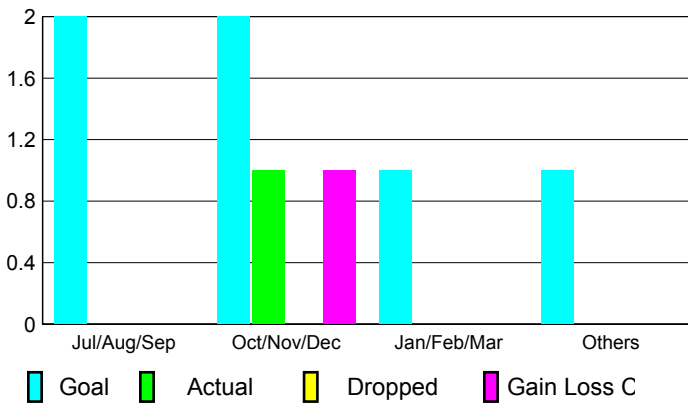

2009-2010 GMT Quarterly Report for District (or Undistricted) **District 414**

GMT: **SALIM J MOUSSAN**

Location: **TUNISIA**

GMT CA: **6**

CLUBS

Club Results
2009-2010

Clubs
2008-2009

Month	New Club Goal	Actual New Clubs	Actual Dropped Clubs	Gain/Loss of Clubs	Gain/Loss of Clubs
Jul/Aug/Sep	2	0	0	0	1
Oct/Nov/Dec	2	1	0	1	0
Jan/Feb/Mar	1	0	0	0	5
Apr/May/June	1	0	0	0	3
Totals	6	1	0	1	9

Club Results 2009-2010

Goal, New, Dropped, Gain/Loss

Comparison of Club Gain/Loss

Current Year Compared to the Previous Year

YTD Status Quo Clubs 2009-2010

Status Quo Clubs Compared to Status Quo Members

MEMBERSHIP

Membership Results
2009-2010

Membership
2008-2009

Month	Net Memb Goal	Actual New Memb	Actual Dropped Memb	Gain/Loss of Memb	Gain/Loss of Memb
Jul/Aug/Sep	27	11	-16	-5	28
Oct/Nov/Dec	30	64	-48	16	6
Jan/Feb/Mar	12	24	-29	-5	125
Apr/May/June	13	34	-48	-14	114
Totals	82	133	-141	-8	273