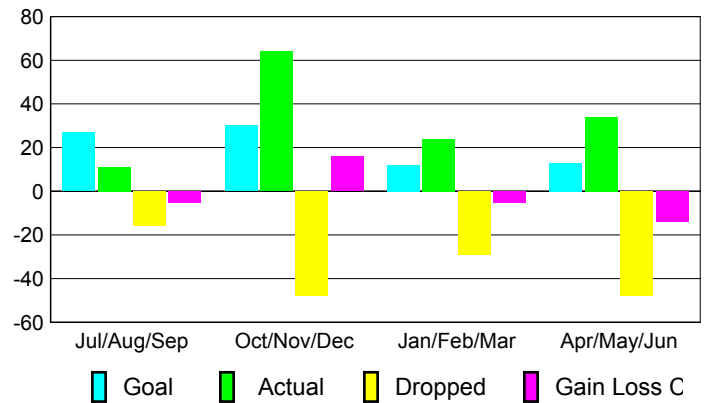

Membership Results 2009-2010

Goal, New, Dropped, Gain/Loss